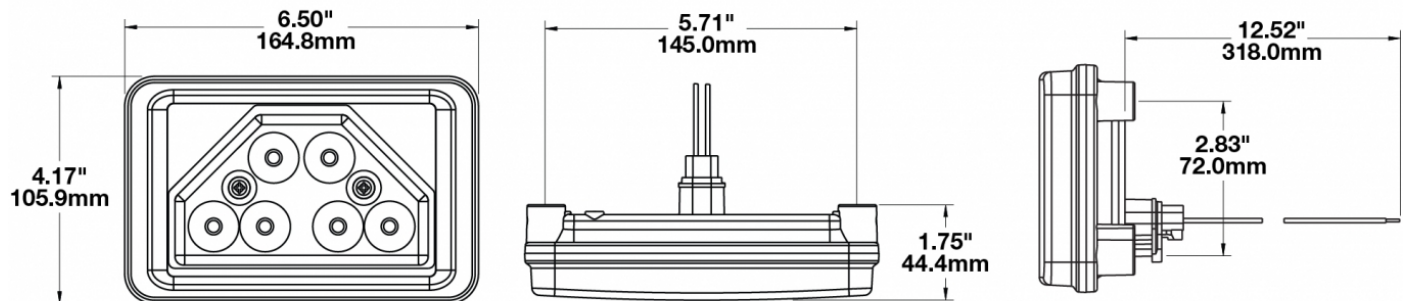

LED Work Light - Model 518

PRODUCT INFORMATION

Description	12-24V LED Flood Beam Pattern & Low Profile Mount
Product Weight	0.75 lbs / 0.34 kgs
Shipping Weight	1.90 lbs / 0.86 kgs

PRODUCT DIMENSIONS

Print date: 2024-08-11